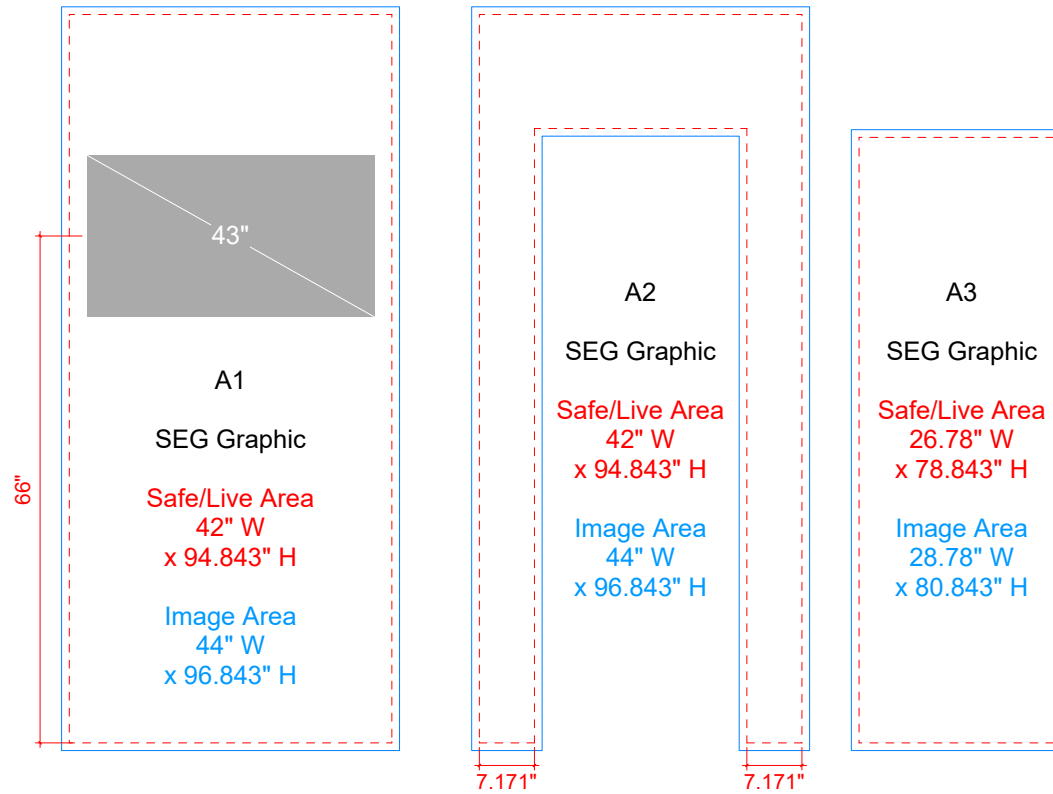

All Raster Art (jpg, tiff, pbg, etc.) must be at least **100 DPI** at print size.

All Raster Art (jpg, tiff, pbg, etc.) must be at least **100 DPI** at print size.